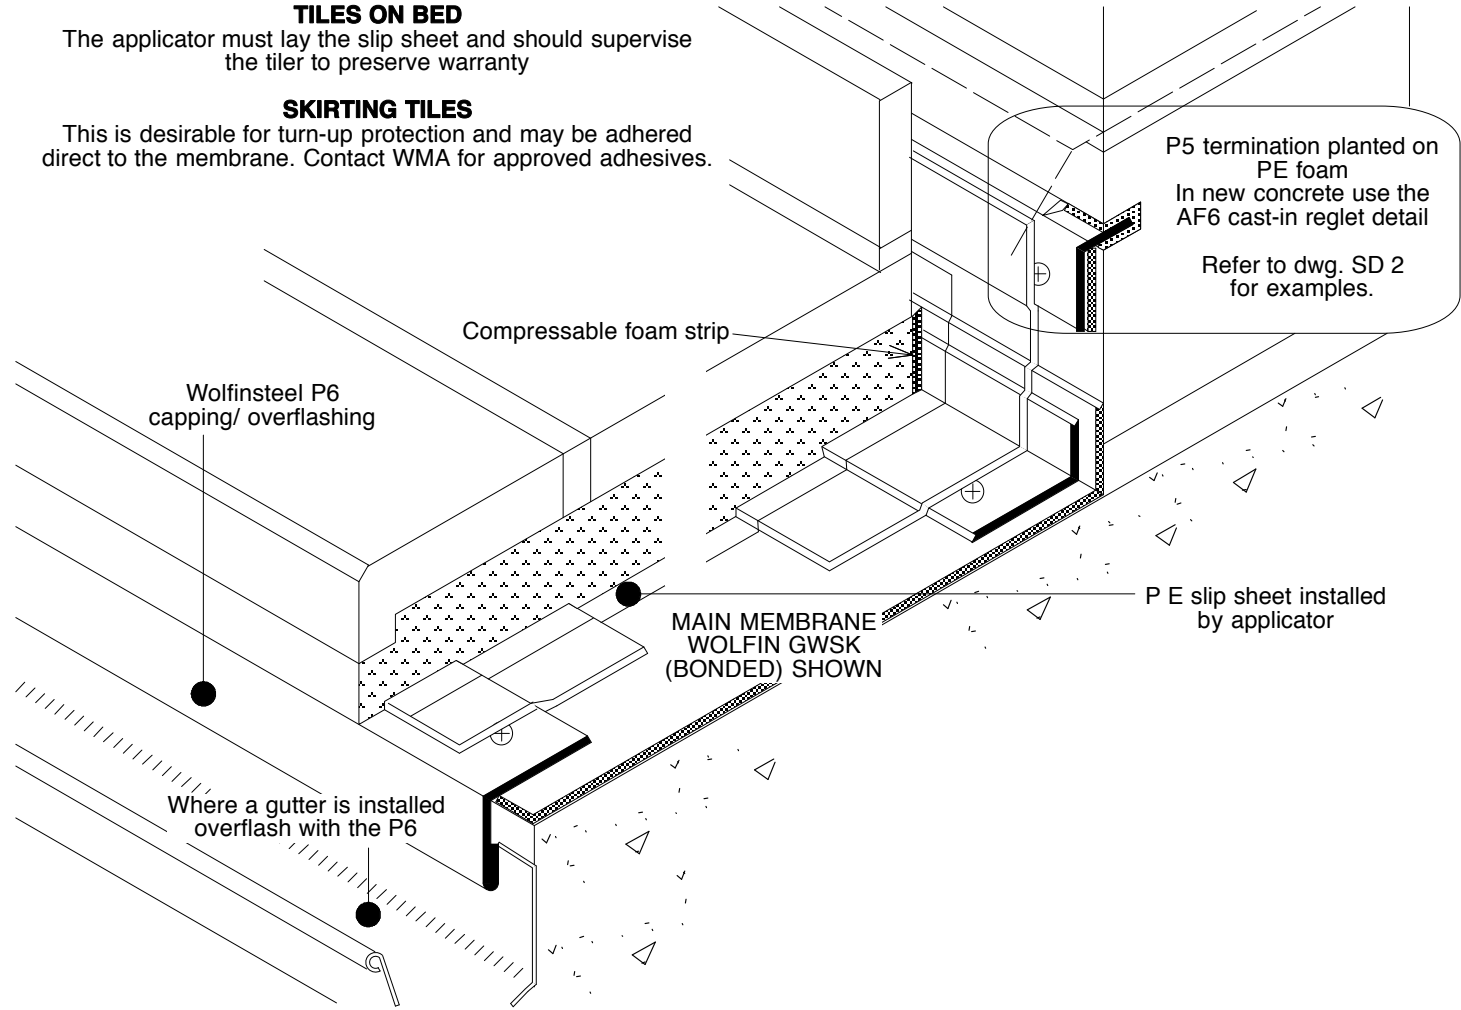

TILES ON BED

The applicator must lay the slip sheet and should supervise the tiler to preserve warranty

SKIRTING TILES

This is desirable for turn-up protection and may be adhered direct to the membrane. Contact WMA for approved adhesives.

The designs and details shown herein are copyright and may not be used for any purpose other than Wolfin detailing without the written permission of Wolfin Membranes Australia Pty Ltd		
WOLFIN MEMBRANES AUSTRALIA - CONCEPT/SHOP DWG.	TYPICAL TILED FINISH	SCALE: N.T.S.
		DATE: 18/06/13
		DWG. No: ISO - 4